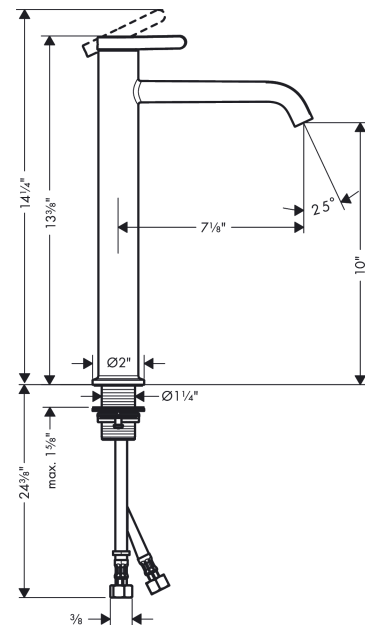

AXOR One
Single-Hole Faucet 260, 1.2 GPM
 Finishes : **matte black** Part no. : **48002671**

Features

- Spray modes: Aerated spray
- Flow: 1.2 GPM (4.5 L/Min)
- Ceramic cartridge
- Does not include: Pop-up assembly

Item details

List Price \$ 1,406.00

Technology

Design awards

Compliance

Product image

Scale drawing

AXOR One
Single-Hole Faucet 260, 1.2 GPM
Finishes : **matte black** Part no. : **48002671**

Exploded drawing

Year of production: >08/21

AXOR One
Single-Hole Faucet 260, 1.2 GPM
 Finishes : **matte black** Part no. : **48002671**

Spare parts list

Year of production: >08/21

Pos.		Part no.	Price	PU
1	handle	93968670	-	1
2	screw cover	94440610	-	1
3	hollow set screw M5x5	98446000	-	1
4	flange	93737670	-	1
5	cartridge, assy	93760000	-	1
6	seal	93383000	-	1
7	nut	92926000	-	1
8	O-ring 30x1,5	98433000	-	1
9	O-ring 29x2	98391000	-	1
10	O-ring 25x1,5	98146000	-	1
11	adapter for cartridge	98866000	-	1
12	O-ring 23x2	98398000	-	1
13	aerator M16,5x1 (4,5 l/min)	92875000	-	1
14	special tool	98987000	-	1
15	fixing set (Ø 32)	13961000	-	1
16	lever collar	97548000	-	1
17	connection hose 35½" M8x0,75 3/8"	96316001	-	1
18	O-ring 7x1,5	98422000	-	1