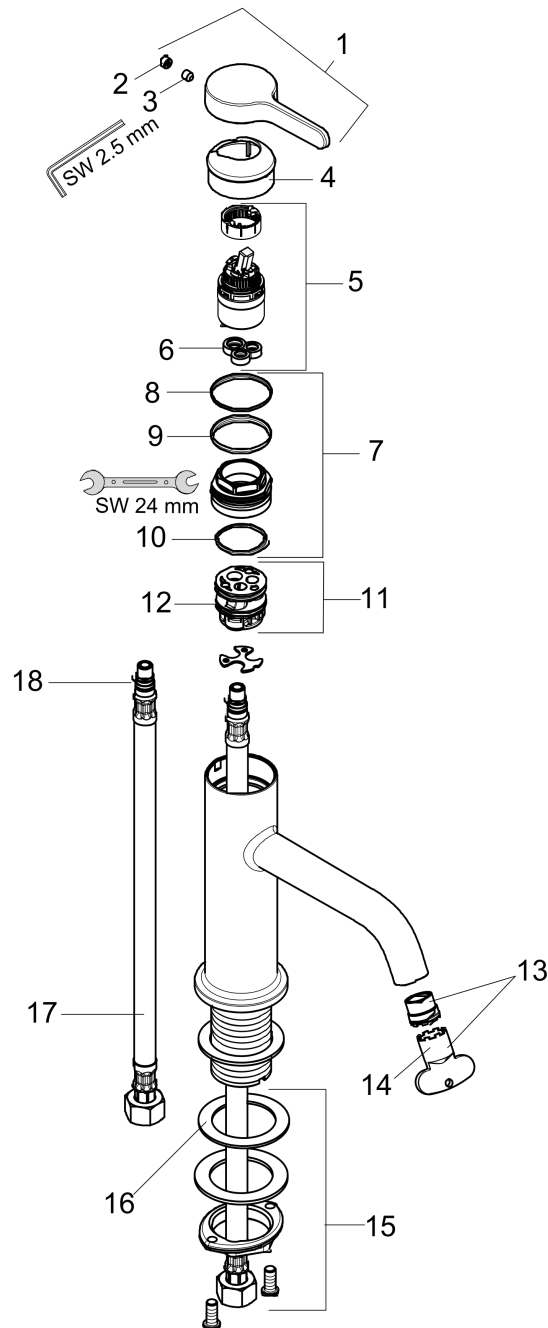

AXOR One
Single-Hole Faucet 260, 1.2 GPM
 Finishes : **matte black** Part no. : **48002671**

Features

- Spray modes: Aerated spray
- Flow: 1.2 GPM (4.5 L/Min)
- Ceramic cartridge
- Does not include: Pop-up assembly

Item details

List Price \$ 1,406.00

Technology

Design awards

Compliance

Product image

Scale drawing

AXOR One
Single-Hole Faucet 260, 1.2 GPM
Finishes : **matte black** Part no. : **48002671**

Exploded drawing

Year of production: >08/21

AXOR One
Single-Hole Faucet 260, 1.2 GPM
 Finishes : **matte black** Part no. : **48002671**

Spare parts list

Year of production: >08/21

Pos.		Part no.	Price	PU
1	handle	93968670	-	1
2	screw cover	94440610	-	1
3	hollow set screw M5x5	98446000	-	1
4	flange	93737670	-	1
5	cartridge, assy	93760000	-	1
6	seal	93383000	-	1
7	nut	92926000	-	1
8	O-ring 30x1,5	98433000	-	1
9	O-ring 29x2	98391000	-	1
10	O-ring 25x1,5	98146000	-	1
11	adapter for cartridge	98866000	-	1
12	O-ring 23x2	98398000	-	1
13	aerator M16,5x1 (4,5 l/min)	92875000	-	1
14	special tool	98987000	-	1
15	fixing set (Ø 32)	13961000	-	1
16	lever collar	97548000	-	1
17	connection hose 35½" M8x0,75 3/8"	96316001	-	1
18	O-ring 7x1,5	98422000	-	1